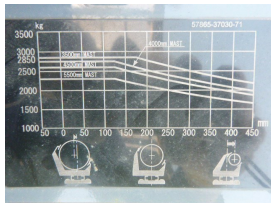

F. UCHIYAMA & CO., LTD

Noboru Uchiyama Yokohama, Japan E. info@f-uchiyoama.com, Ph. +81 45 663 6677

Toyota
8FD45
2015
Yokohama, Japan

onQ-65293

FORKLIFTS - COUNTER BALANCE ICE
USED - SALE

Date Listed	14 Jan 2025
Serial Number	10057
Machine Hours	9506
Power Type	Diesel
Lift Capacity	4,500 kg(9,921 lb)
Mast Type	Duplex (2 Stage)
Machine Features	Attachment included

ADDITIONAL INFORMATION

Paper-Roll Clamp(Hang-On) Max Capacity:2850kg
Open:500/1360mm