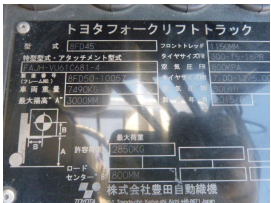

F. UCHIYAMA & CO., LTD

Noboru Uchiyama Yokohama, Japan E. info@f-uchiyoama.com, Ph. +81 45 663 6677

Toyota
8FD45
2015
Yokohama, Japan

onQ-65293

FORKLIFTS - COUNTER BALANCE ICE
USED - SALE

Date Listed	14 Jan 2025
Serial Number	10057
Machine Hours	9506
Power Type	Diesel
Lift Capacity	4,500 kg(9,921 lb)
Mast Type	Duplex (2 Stage)
Machine Features	Attachment included

ADDITIONAL INFORMATION

Paper-Roll Clamp(Hang-On) Max Capacity:2850kg
Open:500/1360mm