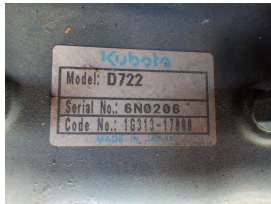

Hitachi
HX64B2
2007
 Yokohama, Japan

onQ-65368

AERIAL WORK PLATFORMS - ARTICULATED BOOM
 USED - SALE

Date Listed	24 Feb 2025
Serial Number	HCM1M600A00001073
Machine Hours	4701
Power Type	Diesel
Safe Working Load	150 kg(331 lb)
Platform Height	6,400 mm(252 in)
Weight	2,150 kg(4,740 lb)
Machine Height (Platform Lowered)	1,965 mm(77 in)
Platform Length	4,820 mm(190 in)
Platform Width	1,540 mm(61 in)
Machine Condition	Condition FAIR **