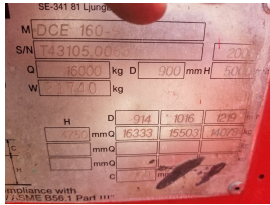

**Kalmar
DCE160-9
2006**

Morgantown, Pennsylvania, United States

onQ-66103

HEAVY LIFTERS & HANDLERS - HIGH CAPACITY FORKLIFTS
USED - SALE & HIRE

Date Listed 26 Feb 2025

Reference 1EQ16398

Serial Number T43105.0065

Power Type Diesel

SE-341 81 Ljung
M DCE 160
S/N T43105.0065
Q 16000 kg D 900 mm H 500
W 7400 kg
H D 914 * 1016 P19
mmG 16333 15503 10093
mmG
mmG
ci
Inpliance with
FASME B56.1 Part III