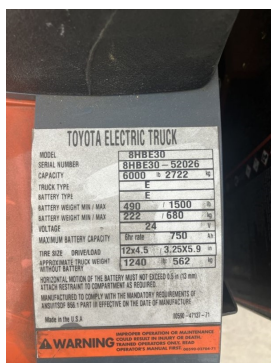

Date Listed 13 Feb 2025

Reference 16490517/1-12-17

Power Type Battery Electric

ADDITIONAL INFORMATION

USED TOYOTA 8HBE30, 48" END CONTROL RIDER, 24V BATTERY, 6,000LBS CAPCITY

BETTER, SMARTER, MORE FOCUSED, EASY AS.