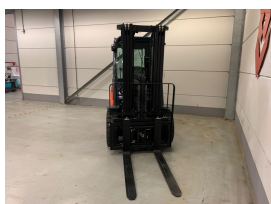

Date Listed	27 Feb 2025
Reference	880009287
Power Type	Diesel
Lift Capacity	3,500 kg(7,716 lb)
Mast Type	Triplex (3 Stage)
Maximum Lift Height	4,330 mm(170 in)
Tyre Type	Solid / Puncture Proof

ADDITIONAL INFORMATION

Overall height: 2210 Cabin: no Cabin height: 2150 Center of gravity: 500 Fork length: 1200 Freelif: 1540 Accessories: Sideshift, full cabin, heater, bleuspot

BETTER, SMARTER, MORE FOCUSED, EASY AS.

- Machinery-onQ Asia is a platform for the sale and acquisition of both new & used mobile machinery in the Middle East, South, East and Southeast Asia.
- The platform features forklifts, warehouse equipment, container handlers, log handlers, aerial work platforms, port cranes, tow trucks,