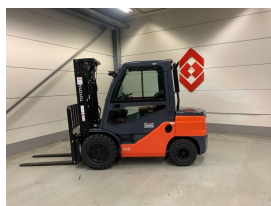

Date Listed	27 Feb 2025
Reference	880009287
Power Type	Diesel
Lift Capacity	3,500 kg(7,716 lb)
Mast Type	Triplex (3 Stage)
Maximum Lift Height	4,330 mm(170 in)
Tyre Type	Solid / Puncture Proof

ADDITIONAL INFORMATION

Overall height: 2210 Cabin: no Cabin height: 2150 Center of gravity: 500 Fork length: 1200 Freelif: 1540 Accessories: Sideshift, full cabin, heater, bleuspot

BETTER, SMARTER, MORE FOCUSED, EASY AS.

- Machinery-onQ Asia is a platform for the sale and acquisition of both new & used mobile machinery in the Middle East, South, East and Southeast Asia.
- The platform features forklifts, warehouse equipment, container handlers, log handlers, aerial work platforms, port cranes, tow trucks,