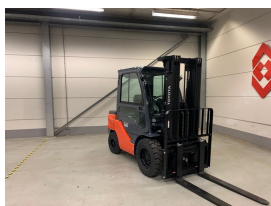

Date Listed	27 Feb 2025
Reference	880009287
Power Type	Diesel
Lift Capacity	3,500 kg(7,716 lb)
Mast Type	Triplex (3 Stage)
Maximum Lift Height	4,330 mm(170 in)
Tyre Type	Solid / Puncture Proof

ADDITIONAL INFORMATION

Overall height: 2210 Cabin: no Cabin height: 2150 Center of gravity: 500 Fork length: 1200 Freelif: 1540 Accessories: Sideshift, full cabin, heater, bleuspot

BETTER, SMARTER, MORE FOCUSED, EASY AS.

- Machinery-onQ Asia is a platform for the sale and acquisition of both new & used mobile machinery in the Middle East, South, East and Southeast Asia.
- The platform features forklifts, warehouse equipment, container handlers, log handlers, aerial work platforms, port cranes, tow trucks,