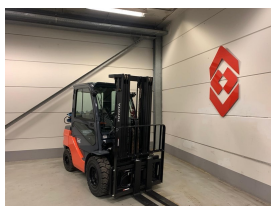

Date Listed	27 Feb 2025
Reference	880009581
Power Type	LPG / Natural Gas
Lift Capacity	3,500 kg(7,716 lb)
Mast Type	Triplex (3 Stage)
Maximum Lift Height	4,350 mm(171 in)
Tyre Type	Solid / Puncture Proof

ADDITIONAL INFORMATION

Overall height: 2230 Cabin: no Cabin height: 2170 Center of gravity: 500 Fork length: 1200 Freelif: 1550 Accessories: Sideshift, cabin, heating, bluespot

BETTER, SMARTER, MORE FOCUSED, EASY AS.