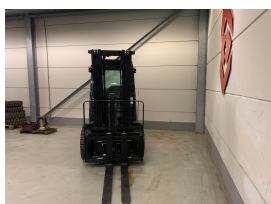

Date Listed	27 Feb 2025
Reference	880009581
Power Type	LPG / Natural Gas
Lift Capacity	3,500 kg(7,716 lb)
Mast Type	Triplex (3 Stage)
Maximum Lift Height	4,350 mm(171 in)
Tyre Type	Solid / Puncture Proof

ADDITIONAL INFORMATION

Overall height: 2230 Cabin: no Cabin height: 2170 Center of gravity: 500 Fork length: 1200 Freelif: 1550 Accessories: Sideshift, cabin, heating, bluespot

BETTER, SMARTER, MORE FOCUSED, EASY AS.