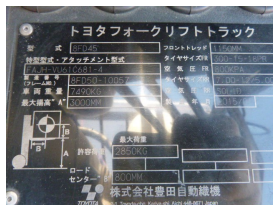

F. UCHIYAMA & CO., LTD

Noboru Uchiyama Yokohama, Japan E. info@f-uchiyoama.com, Ph. +81 45 663 6677

Toyota
8FD45
2015
Yokohama, Japan

onQ-65293

FORKLIFTS - COUNTER BALANCE ICE
USED - SALE

Date Listed	14 Jan 2025
Serial Number	10057
Machine Hours	9506
Power Type	Diesel
Lift Capacity	4,500 kg(9,921 lb)
Mast Type	Duplex (2 Stage)
Machine Features	Attachment included

ADDITIONAL INFORMATION

Paper-Roll Clamp(Hang-On) Max Capacity:2850kg
Open:500/1360mm

BETTER, SMARTER, MORE FOCUSED, EASY AS.

- Machinery-onQ Asia is a platform for the sale and acquisition of both new & used mobile machinery in the Middle East, South, East and Southeast Asia.
- The platform features forklifts, warehouse equipment, container handlers, log handlers, aerial work platforms, port cranes, tow trucks, terminal tractors, industrial sweepers and forklift attachments.