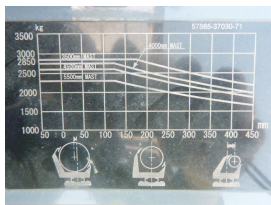

F. UCHIYAMA & CO., LTD

Noboru Uchiyama

Yokohama, Japan

E. info@f-uchiya.com, Ph. +81 45 663 6677

Toyota

8FD45

2015

Yokohama, Japan

onQ-65293

FORKLIFTS - COUNTER BALANCE ICE

USED - SALE

Date Listed	15 Apr 2025
Serial Number	10057
Machine Hours	9506
Power Type	Diesel
Lift Capacity	4,500 kg(9,921 lb)
Mast Type	Duplex (2 Stage)
Machine Features	Attachment included

ADDITIONAL INFORMATION

Paper-Roll Clamp(Hang-On) Max Capacity:2850kg

Open:500/1360mm