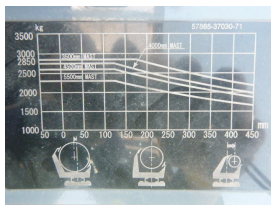

F. UCHIYAMA & CO., LTD

Noboru Uchiyama Yokohama, Japan E. info@f-uchiyoama.com, Ph. +81 45 663 6677

Toyota
8FD45
2015
Yokohama, Japan

onQ-65293

FORKLIFTS - COUNTER BALANCE ICE
USED - SALE

Date Listed	14 Jan 2025
Serial Number	10057
Machine Hours	9506
Power Type	Diesel
Lift Capacity	4,500 kg(9,921 lb)
Mast Type	Duplex (2 Stage)
Machine Features	Attachment included

ADDITIONAL INFORMATION

Paper-Roll Clamp(Hang-On) Max Capacity:2850kg
Open:500/1360mm