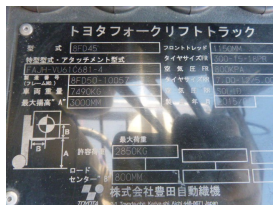

F. UCHIYAMA & CO., LTD

Noboru Uchiyama

Yokohama, Japan

E. info@f-uchiya.com, Ph. +81 45 663 6677

Toyota

8FD45

2015

Yokohama, Japan

onQ-65293

FORKLIFTS - COUNTER BALANCE ICE

USED - SALE

Date Listed	15 Apr 2025
Serial Number	10057
Machine Hours	9506
Power Type	Diesel
Lift Capacity	4,500 kg(9,921 lb)
Mast Type	Duplex (2 Stage)
Machine Features	Attachment included

ADDITIONAL INFORMATION

Paper-Roll Clamp(Hang-On) Max Capacity:2850kg

Open:500/1360mm