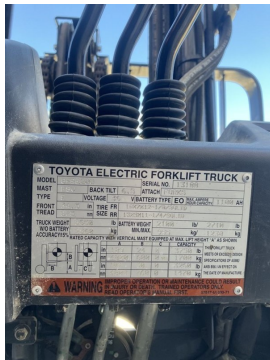

**Toyota
8FBE20U
2017**

Flesherton, Ontario, Canada

onQ-65809

FORKLIFTS - COUNTER BALANCE ELECTRIC
USED - SALE

Date Listed 20 Feb 2025

Reference 15462358/1-11-02

Power Type Battery Electric

ADDITIONAL INFORMATION

Used Toyota 3 Wheel Forklift, 36v Battery, Cascade Sidehifter

TOYOTA ELECTRIC FORKLIFT TRUCK	
MODEL	8FBE20U
MARKET	BACKHILL
TYPE	TRUCK
VOLTAGE	36V
VEHICLE TYPE	EO
PROJECT	15462358
TREAD	36"
TRUCK WEIGHT	2000 LBS
MAX CAPACITY	2000 LBS
ADDITIONAL INFORMATION	SEE SERIAL TAG FOR MORE INFO