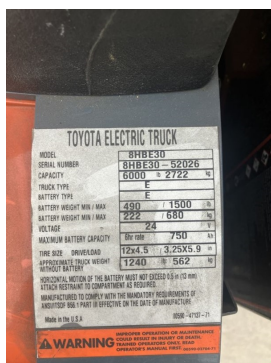

Date Listed 13 Feb 2025
Reference 16490517/1-12-17
Power Type Battery Electric

ADDITIONAL INFORMATION

USED TOYOTA 8HBE30, 48" END CONTROL RIDER, 24V BATTERY, 6,000LBS CAPCITY

BETTER, SMARTER, MORE FOCUSED, EASY AS.