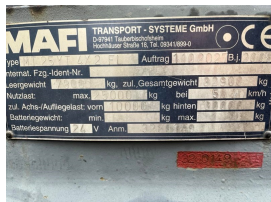

NC NIELSEN

Lars Vernegaard Balling, Denmark E. lv@nc-nielsen.dk, Ph. +45 99 83 83 83

**Mafi
MT25
2007**

Balling, Denmark

onQ-66351

TOWING TRACTORS - TERMINAL TRACTORS
USED - SALE

Date Listed	10 Feb 2025
Reference	70133
Machine Hours	16610
Power Type	Diesel
Fifth Wheel Lifting Capacity	25,000 kg(55,115 lb)
Wheel Base	3,500 mm(138 in)
Length	5,500 mm(217 in)
Width	2,500 mm(98 in)
Machine Condition	Condition GOOD ***
Machine Features	Airconditioned cabin 4 wheels 2 wheel drive